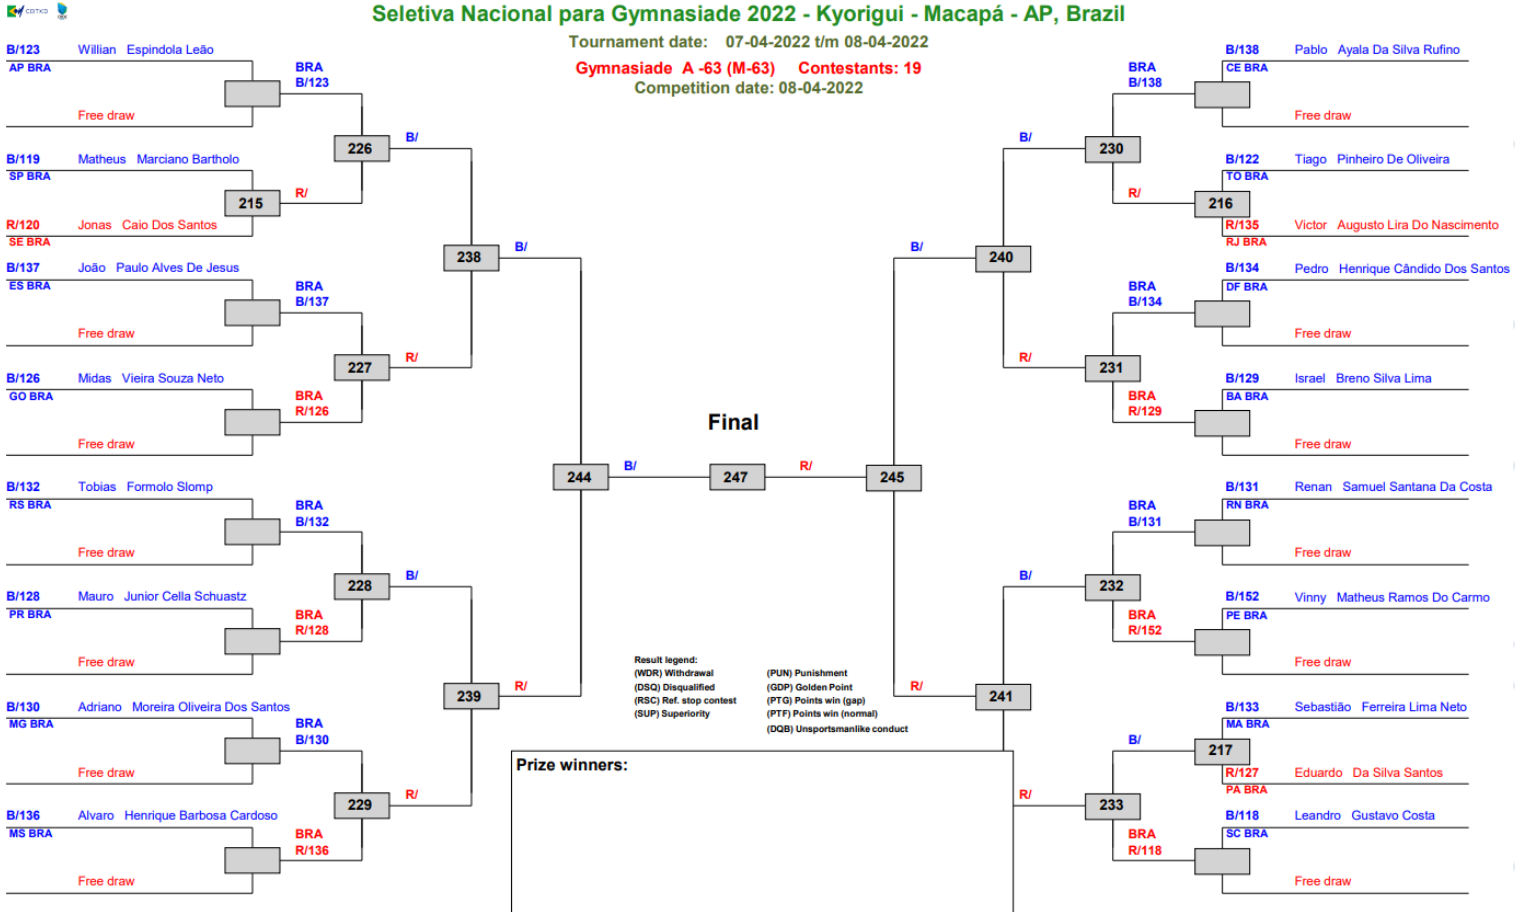

SELETIVA GYMNASIADE

2022 - ARACAJU | RIO BRANCO | MARICÁ | MACAPÁ

Seletiva Nacional para Gymnasiade 2022 - Kyorigui - Macapá - AP, Brazil

Tournament date: 07-04-2022 t/m 08-04-2022

Gymnasiade A -55 (M-55) Contestants: 20

Competition date: 08-04-2022

SELETIVA GYMNASIADE

2022 - ARACAJU | RIO BRANCO | MARICÁ | MACAPÁ

Seletiva Nacional para Gymnasiade 2022 - Kyorigui - Macapá - AP, Brazil

Tournament date: 07-04-2022 t/m 08-04-2022

Gymnasiade A -63 (M-63) Contestants: 19

Competition date: 08-04-2022

SELETIVA GYMNASIADE

2022 - ARACAJU | RIO BRANCO | MARICÁ | MACAPÁ

Seletiva Nacional para Gymnasiade 2022 - Kyorigui - Macapá - AP, Brazil