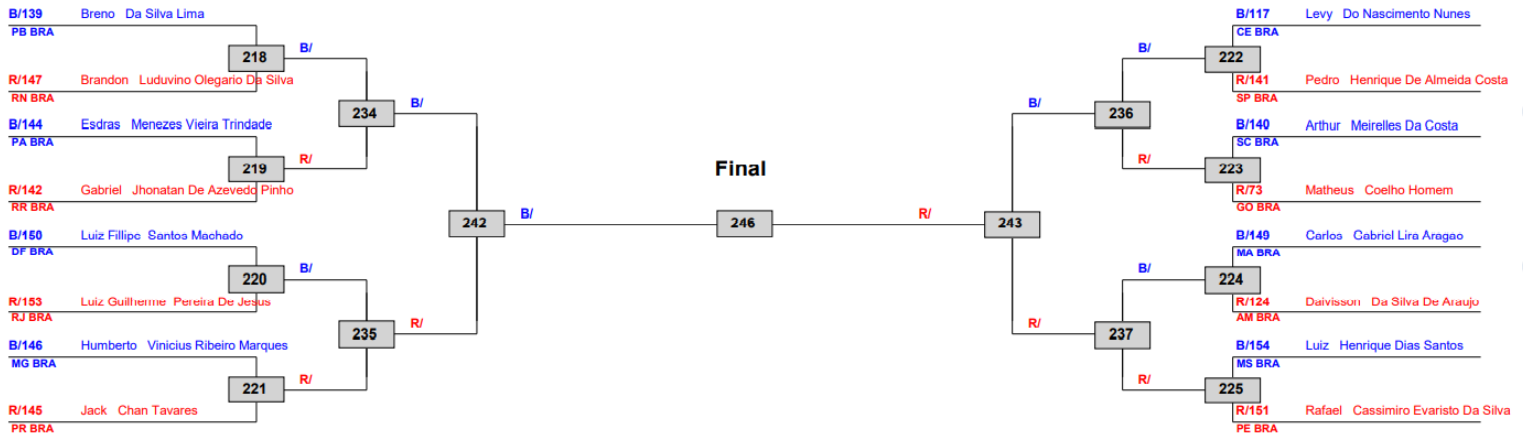

SELETIVA GYMNASIADE

2022 - ARACAJU | RIO BRANCO | MARICÁ | MACAPÁ

Seletiva Nacional para Gymnasiade 2022 - Kyorigui - Macapá - AP, Brazil

Tournament date: 07-04-2022 t/m 08-04-2022

Gymnasiade A -73 (M-73) Contestants: 16

Competition date: 08-04-2022

Result legend: