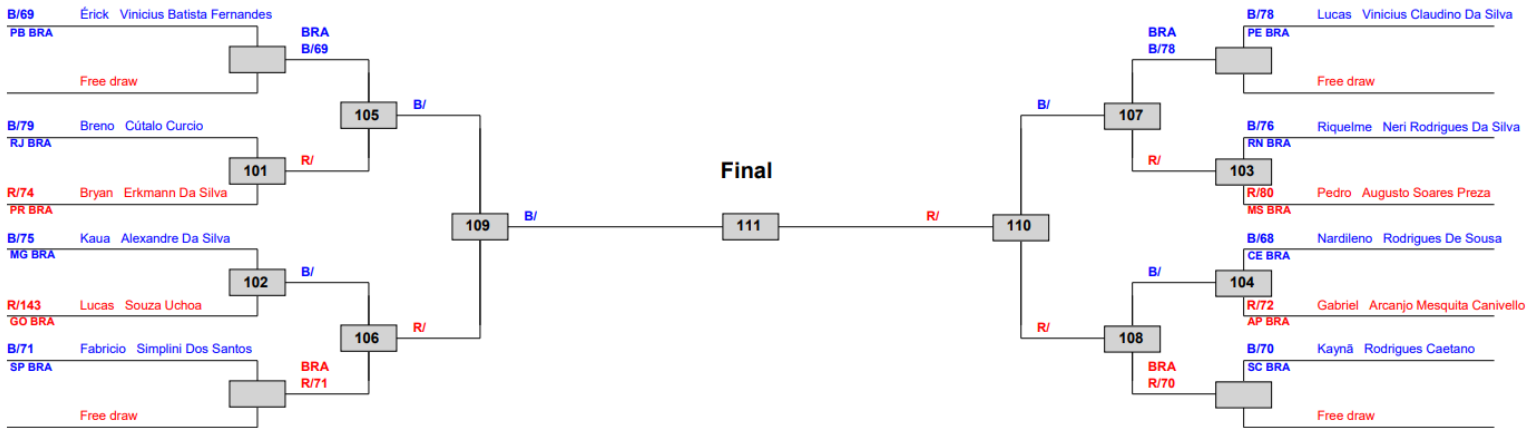

SELETIVA GYMNASIADE

2022 - ARACAJU | RIO BRANCO | MARICÁ | MACAPÁ

Seletiva Nacional para Gymnasiade 2022 - Kyorigui - Macapá - AP, Brazil

Tournament date: 07-04-2022 t/m 08-04-2022

Gymnasiade A +73 (M+73) Contestants: 12

Competition date: 08-04-2022

Result legend:
(WDR) Withdrawal
(DSQ) Disqualified
(RSC) Ref. stop contest
(SUP) Superiority
(PUN) Punishment
(GDP) Golden Point
(PTG) Points win (gap)
(PTF) Points win (normal)
(DQB) Unsportsmanlike conduct