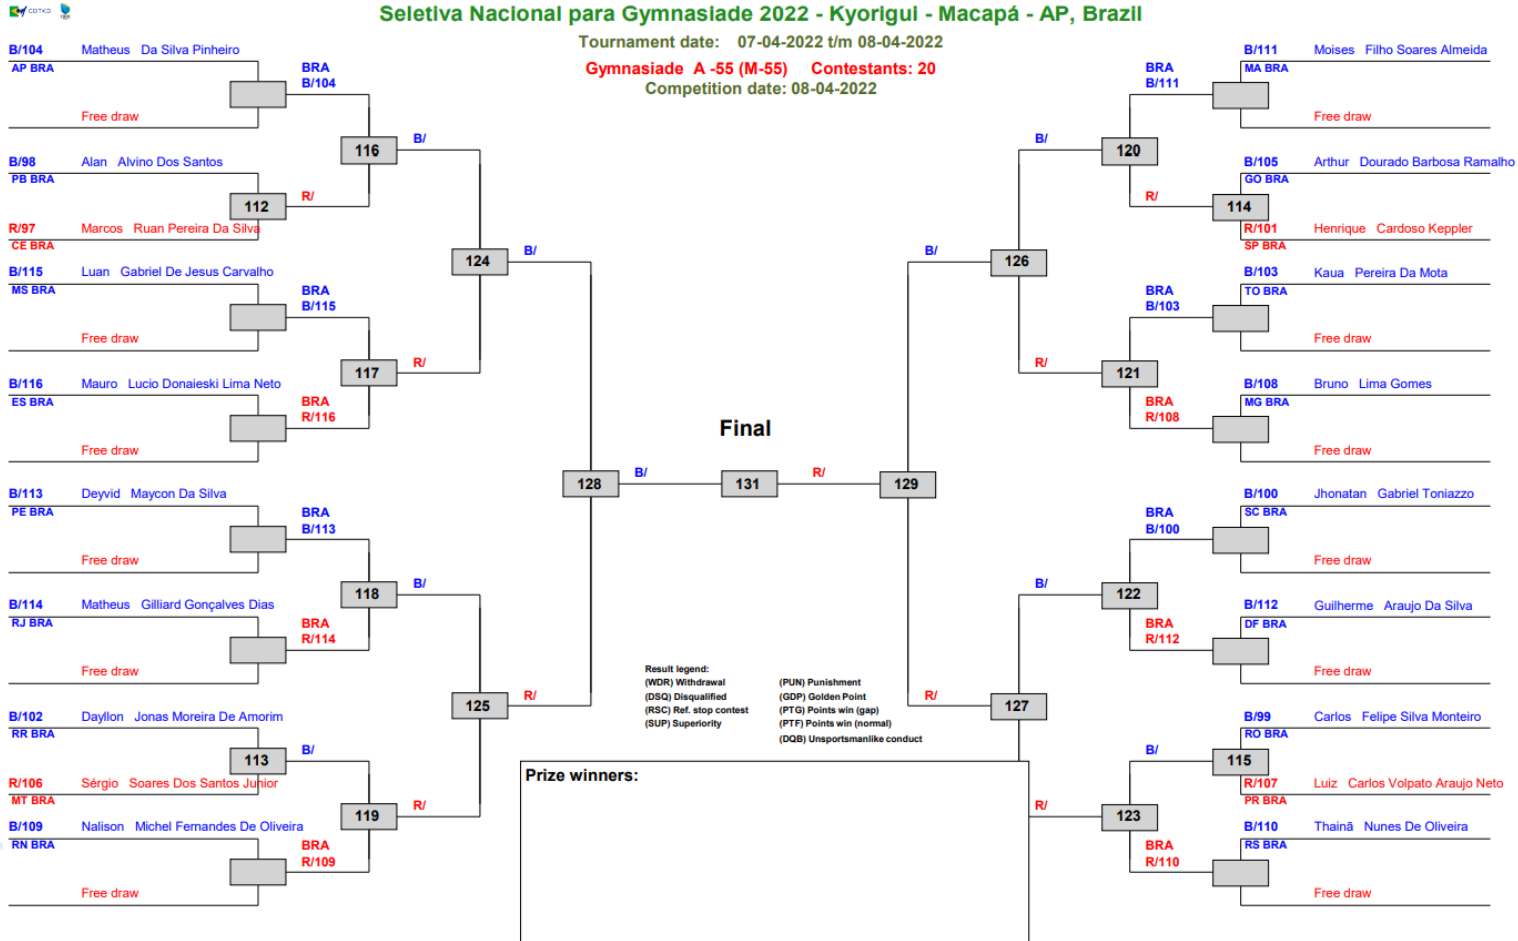

SELETIVA GYMNASIADE

2022 - ARACAJU | RIO BRANCO | MARICÁ | MACAPÁ

Seletiva Nacional para Gymnasiade 2022 - Kyorigui - Macapá - AP, Brazil

Tournament date: 07-04-2022 t/m 08-04-2022

Gymnasiade A -55 (M-55) Contestants: 20

Competition date: 08-04-2022

SELETIVA GYMNASIADE

2022 - ARACAJU | RIO BRANCO | MARICÁ | MACAPÁ

Seletiva Nacional para Gymnasiade 2022 - Kyorigui - Macapá - AP, Brazil

Tournament date: 07-04-2022 t/m 08-04-2022