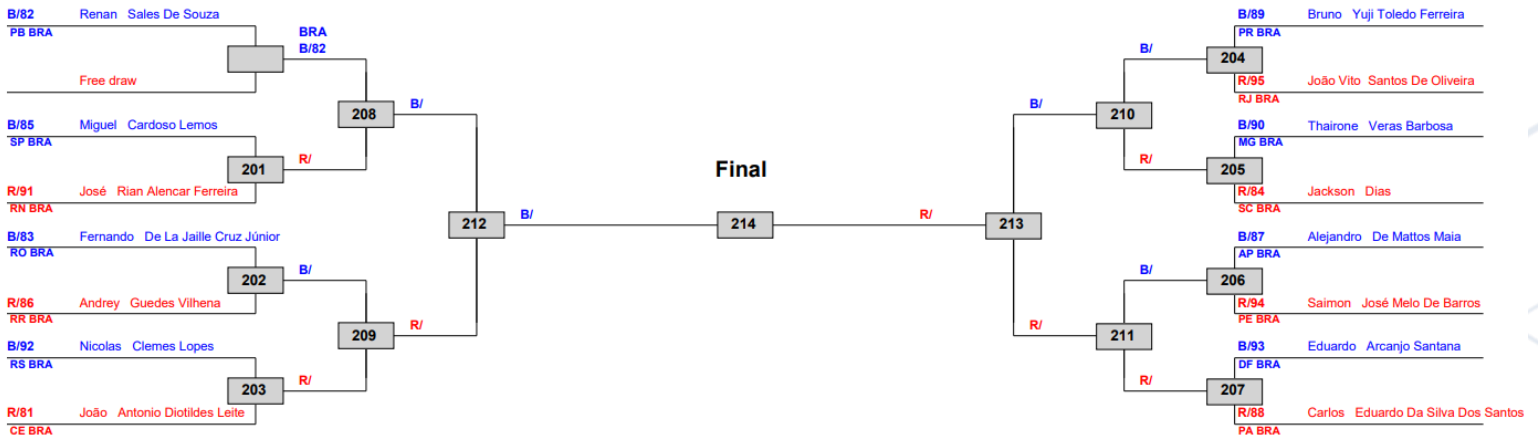

SELETIVA GYMNASIADE

2022 - ARACAJU | RIO BRANCO | MARICÁ | MACAPÁ

Pesagem Randômica - Masculino

Category **Gym Male-A -48**

Active competitors **15**

Allowed **50.4 Kg**

Seeding	ID nr.	Surname	Country	Weight	Signature	Weighin ok	NO SHOW
	90	Thairone Veras Barbosa	BRA MG				
	87	Alejandro De Mattos Maia	BRA AP				
	83	Fernando De La Jaille Cruz Júnior	BRA RO				

Category **Gym Male-A -55**

Active competitors **20**

Allowed **57.75 Kg**

Seeding	ID nr.	Surname	Country	Weight	Signature	Weighin ok	NO SHOW
	115	Luan Gabriel De Jesus Carvalho	BRA MS				
	106	Sérgio Soares Dos Santos Junior	BRA MT				
	103	Kaua Pereira Da Mota	BRA TO				
	101	Henrique Cardoso Keppler	BRA SP				

Category **Gym Male-A -63**

Active competitors **19**

Allowed **66.15 Kg**

Seeding	ID nr.	Surname	Country	Weight	Signature	Weighin ok	NO SHOW
	152	Vinny Matheus Ramos Do Carmo	BRA PE				
	138	Pablo Ayala Da Silva Rufino	BRA CE				
	131	Renan Samuel Santana Da Costa	BRA RN				
	129	Israel Breno Silva Lima	BRA BA				

Category **Gym Male-A -73**

Active competitors **16**

Allowed **76.65 Kg**

Seeding	ID nr.	Surname	Country	Weight	Signature	Weighin ok	NO SHOW
	73	Matheus Coelho Homem	BRA GO				
	147	Brandon Luduvino Olegario Da Silva	BRA RN				
	146	Humberto Vinicius Ribeiro Marques	BRA MG				

SELETIVA GYMNASIADE

2022 - ARACAJU | RIO BRANCO | MARICÁ | MACAPÁ

Kyorigui Masculino

Seletiva Nacional para Gymnasiade 2022 - Kyorigui - Macapá - AP, Brazil

Tournament date: 07-04-2022 t/m 08-04-2022

Gymnasiade A -48 (M-48) Contestants: 15

Competition date: 08-04-2022